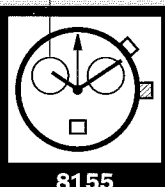

NEW

CHRONO. 5 HOURS INDICATION. HAND DATE.
 OPTION: DATE WINDOW OPENING.

 9 JEWELS GILT  3 JEWELS NICKEL
11 1/2 "" "" H 4.60
 (ø25.60) H STEM 2.25
 H BUTTON 2.25

CHRONO. 5 HOURS INDICATION.
 ALARM. DAY DATE.

 3 JEWELS GILT  3 JEWELS NICKEL
11 1/2 "" "" H 3.70
 (ø25.60) H STEM 1.60
 H BUTTON 1.60

NEW

CHRONO. 5 HOURS INDICATION.
 MOON PHASES.

 2 JEWELS GILT
11 1/2 "" "" H 4.60
 (ø25.60) H STEM 2.25
 H BUTTON 2.25

ALARM. DATE
 POWER RESERVE INDICATOR.

 3 JEWELS GILT  3 JEWELS NICKEL
11 1/2 "" "" H 4.20
 (ø25.60) H STEM 2.05
 H BUTTON 2.05

NEW

CHRONO. DAY DATE.

14 "" "" H 6.25
 (ø31.00) H STEM 3.10
 H BUTTON 3.10

SYNCHRONIZED MULTIFUNCTION.
 3 TIME ZONES. QUICK TIME ZONE CHANGE.
 ALARM. TIMER. DAY DATE. WEEK NUMBER.
 CHRONO 1/100. DAY COUNTDOWN. LIGHT

 3 JEWELS GILT  3 JEWELS NICKEL
11 1/2 "" "" H 4.20
 (ø25.60) H STEM 2.05
 H BUTTON 2.05

CHRONO. 5 HOURS INDICATION. DAY DATE.