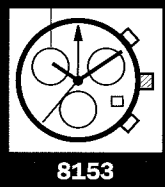

9 JEWELS GILT
11 1/2 "" "" H 4.60
(ø25.60) H STEM 2.25
H BUTTON 2.25